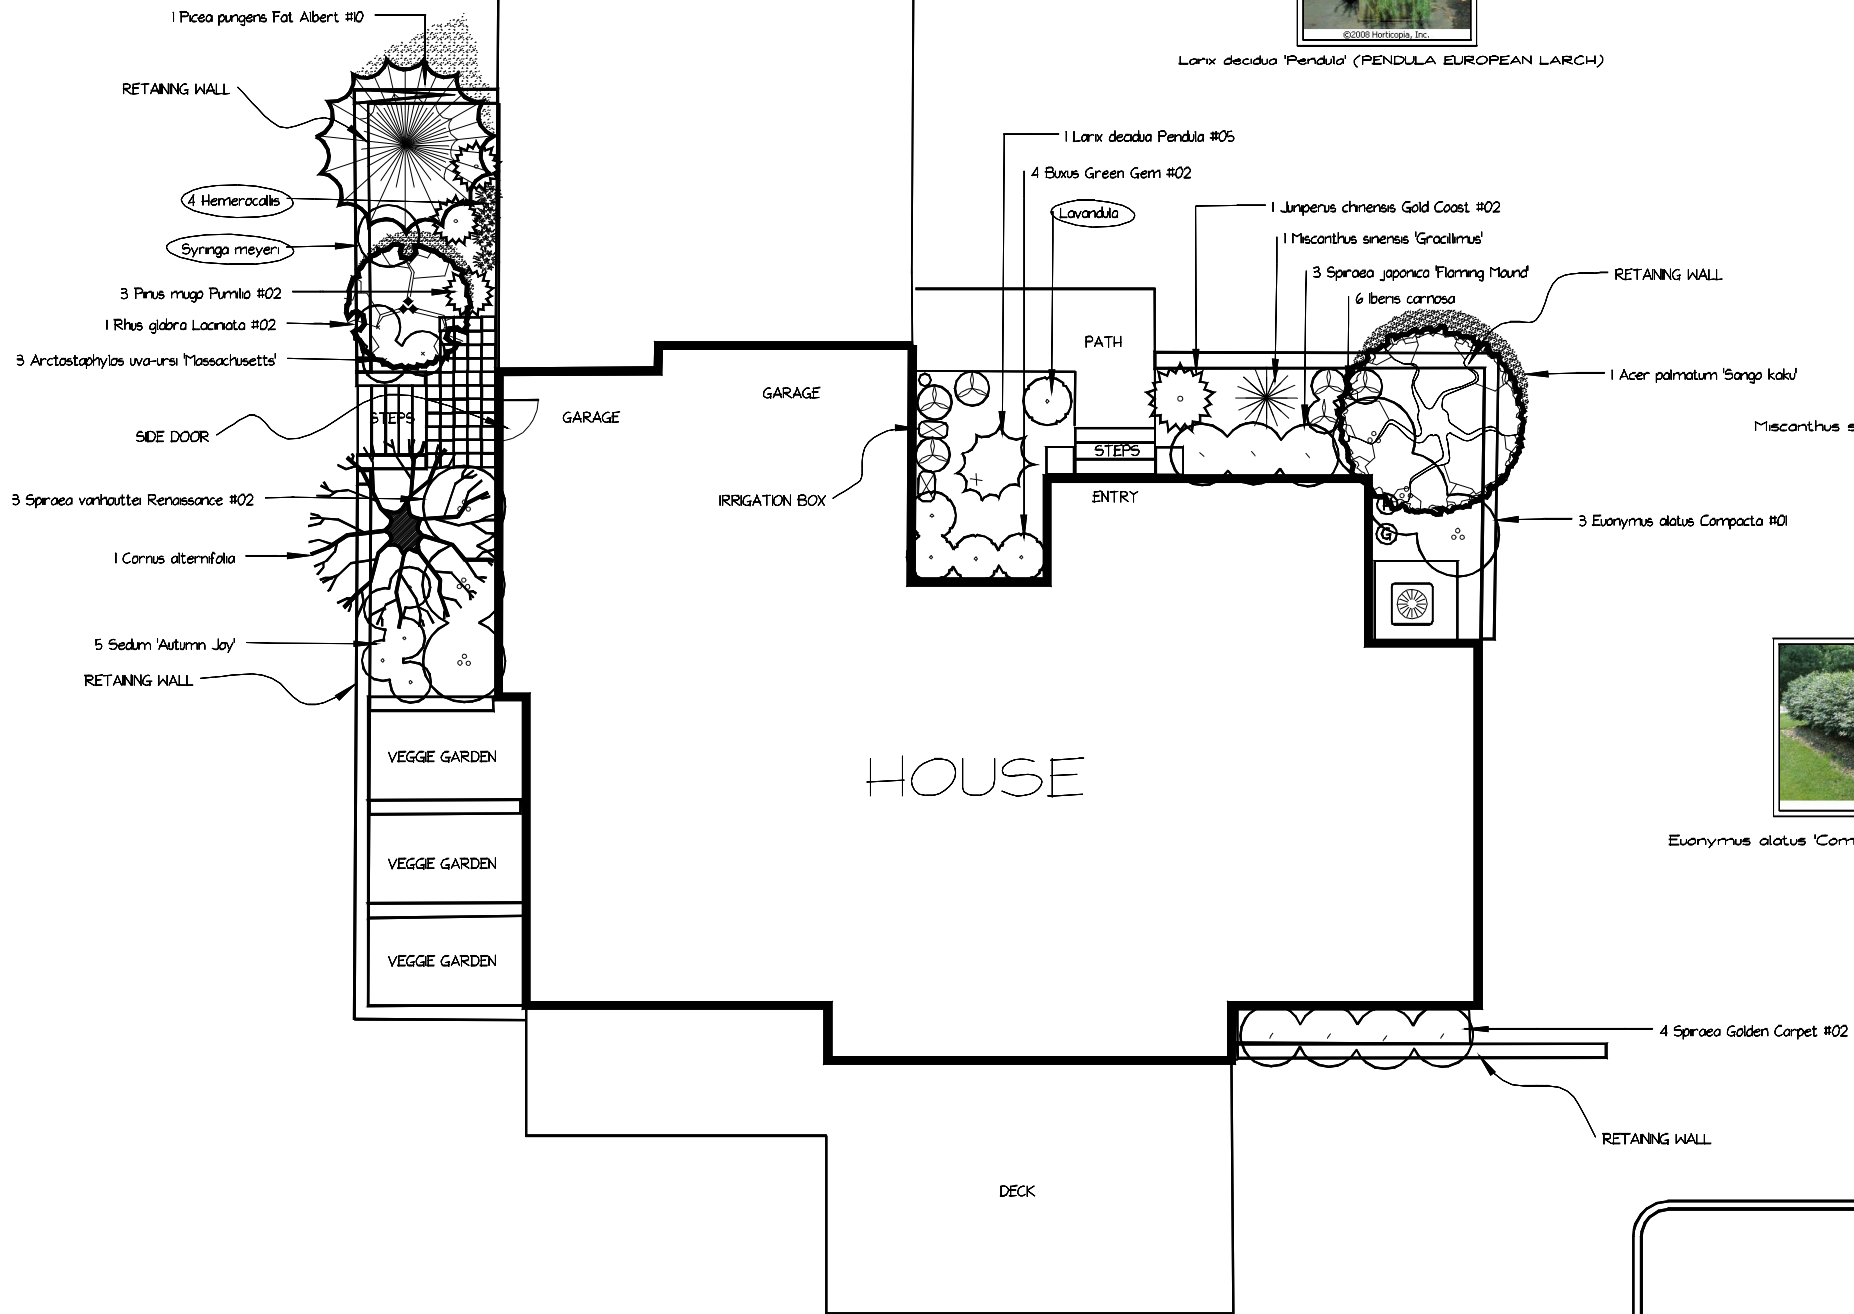

MAKAYEV RD.

Spiraea japonica 'Flaming Mound' (FLAMING MOUND SPIREA)

Larix decidua 'Pendula' (PENDULA EUROPEAN LARCH)

Miscanthus sinensis 'Gracillimus' (GRACILLIMUS MAIDEN GRASS)

Euonymus alatus 'Compactus' (DWARF BURNING BUSH)

Cornus alternifolia (PAGODA DOGWOOD)

NICHOL RESIDENCE		
1924 Makayev Rd. Castelgar		
client:		
scale	1"=4'	date 18/06/10
drawn by	Viktorie Hladik	checked by
revision	PLANTING PLAN	drawing # 010011

BLOOM
GARDEN DESIGN