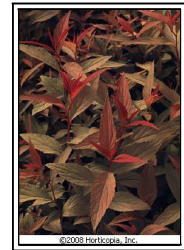

MAKAYEV RD.

Spiraea japonica 'Flaming Mound' (FLAMING MOUND SPIREA)

Larix decidua 'Pendula' (PENDULA EUROPEAN LARCH)

Miscanthus sinensis 'Gracillimus' (GRACILLIMUS MAIDEN GRASS)

Euonymus alatus 'Compactus' (DWARF BURNING BUSH)